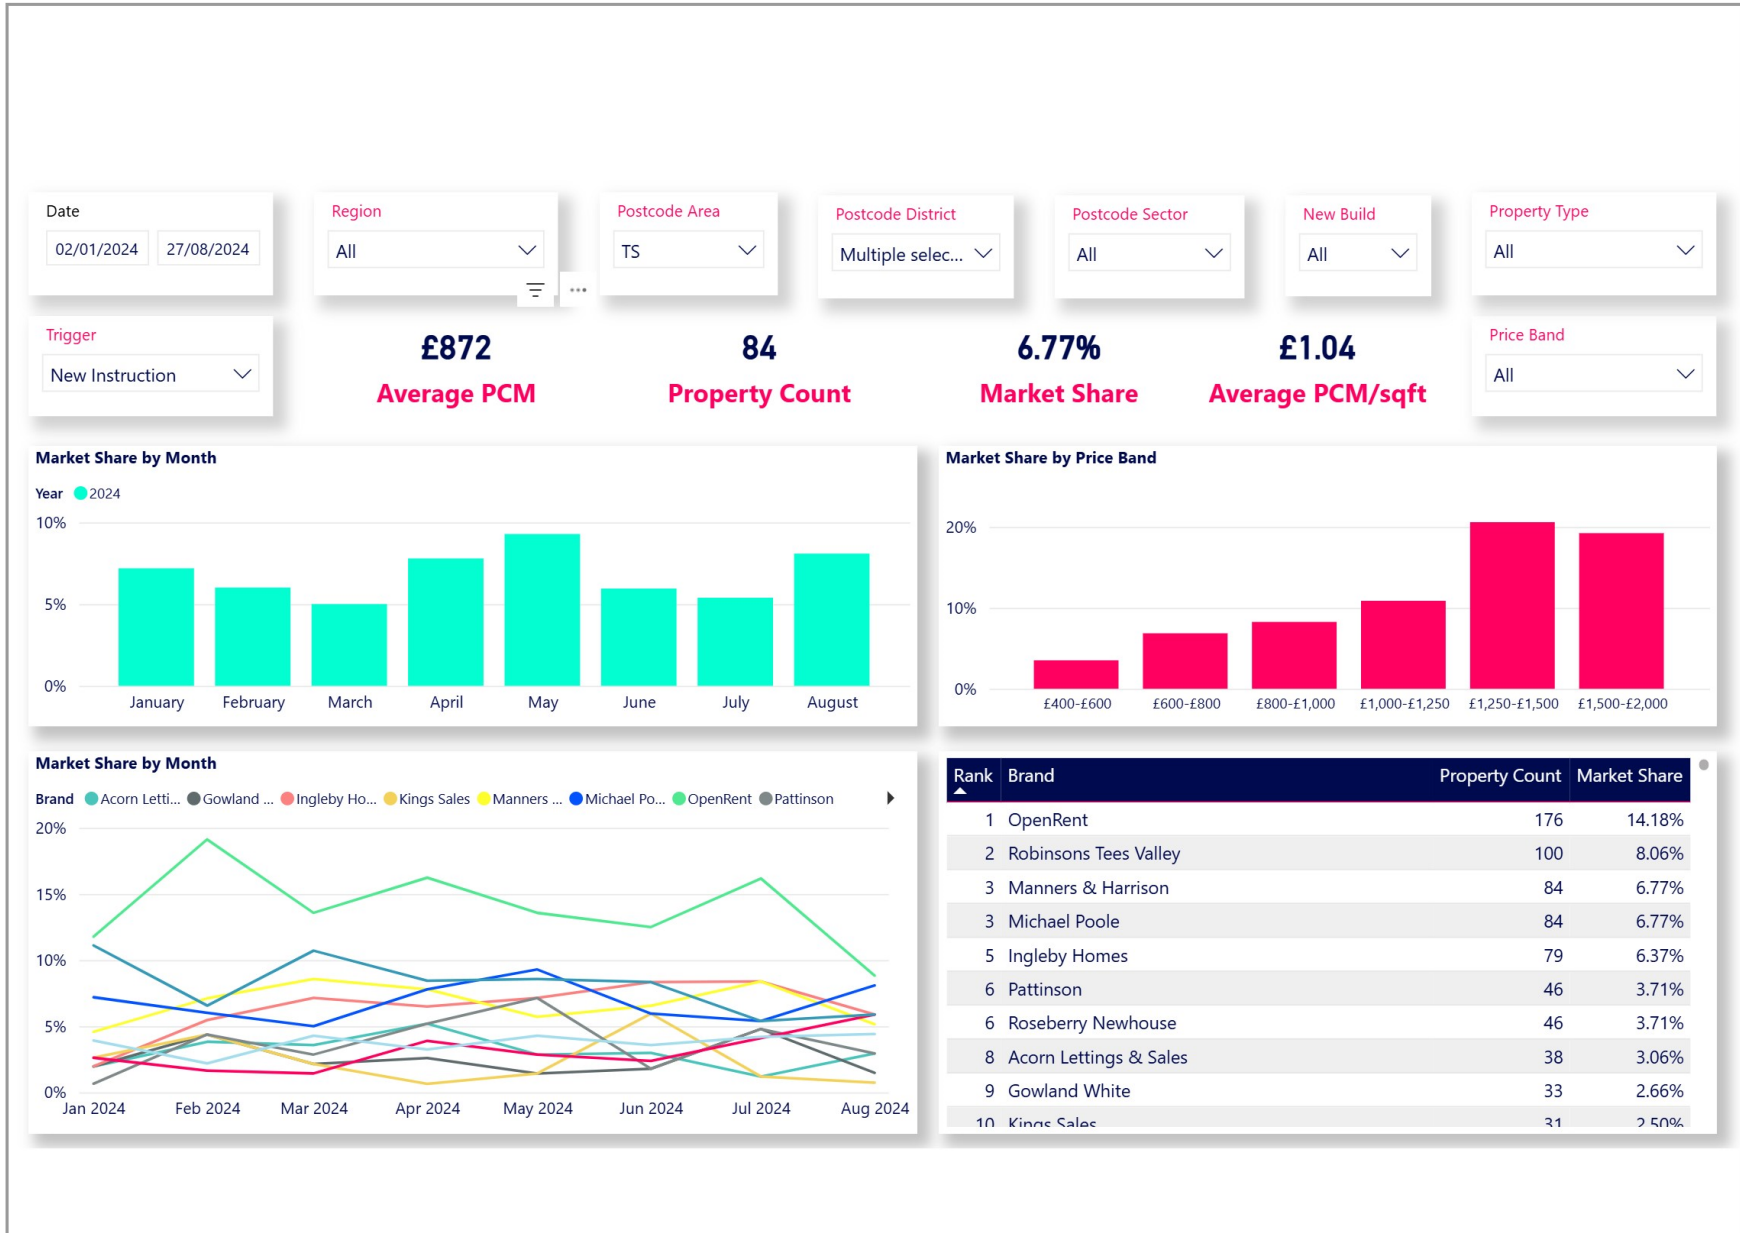

Data on Market Share shared by Richard Poole, Managing Director of Michael Poole Estate Agents

All Triggers shows your brands market share by trigger stage, Stock On Market calculates your market share by available stock and compares it against the top 10 agents in your patch

Data on Market Share shared by Richard Poole, Managing Director of Michael Poole Estate Agents

Market Share Rent

All Triggers Stock on Market
Filters

All Triggers shows your brands market share by trigger stage, Stock On Market calculates your market share by available stock and compares it against the top 10 agents in your patch